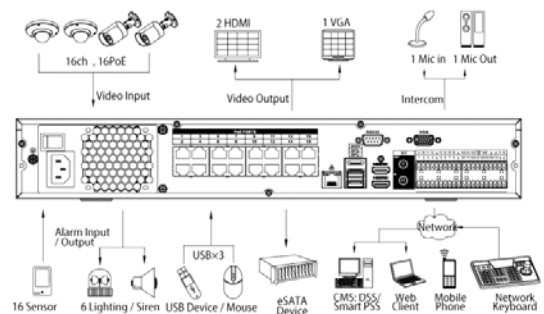

Rear Panel

Product Variants by Model	
NVR16PRO5NP	No built in Power over Ethernet switch.

Your local VIP Vision™ professional: