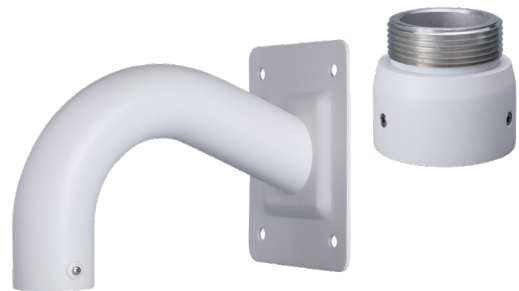

Ultimate Motorised Lens PTZ Dome

Included Brackets

VSBKTA110 (adapter) +
VSBKTB300S (right angle bracket)

| Included Brackets | Wall Mount | Pole Mount | |
|---|--|--|--|
| | | | |
| Right Angle Bracket - Adapter | Right Angle Bracket - Junction Box | Pole Mount - Right Angle Bracket | Pole Mount - Ceiling Extension |
| VSBKTA110 (adapter) + VSBKTB300S (right angle bracket) | VSBKTA120 / VSBKTA140 (junction box) + VSBKTB300S (right angle bracket) + VSBKTA110 (adapter) | VSBKTA150 (3 clamp bracket) + VSBKTB300S (right angle bracket) + VSBKTA110 (adapter) | VSBKTA150 (3 clamp bracket) + VSBKTB300C (ceiling pole) + VSBKTA110 (adapter) (Extensible: VSBKTA112/113) |
| Ceiling Mount | Corner Mount | Parapet Mount | |
| | | | |
| Ceiling Extension | Corner Mount | Parapet Mount | |
| VSBKTA110 (adapter) + VSBKTB300C (ceiling pole) (Extensible: VSBKTA112/113) | VSBKTB300S (right angle bracket) + VSBKTA110(adapter) + VSBKTA151 (corner mount) | VSBKTB303S (parapet mount) + VSBKTA110 (adapter) | |