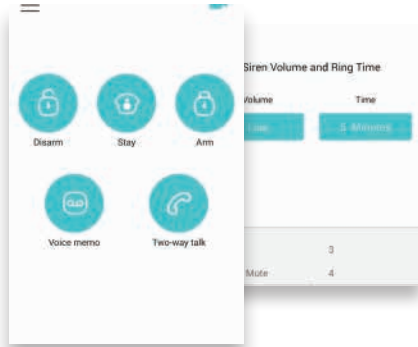

- Versatile security for residences, offices and stores
- Add & remove wireless accessories via smartphone app, including door/window contacts, smart plugs, sirens & motion/flood/gas/smoke detectors
- Control, configure and monitor your security system from your phone, all from one convenient app
- Connect up to 50 wireless sensors and 10 remotes
- Notifications via phone & email on alarm activation

Real-time Push Notifications

Complete Wireless Accessory Range

Voice Controlled Home Integration

Receive instant notifications and maintain full control of your system from anywhere with the free Android/iOS app.