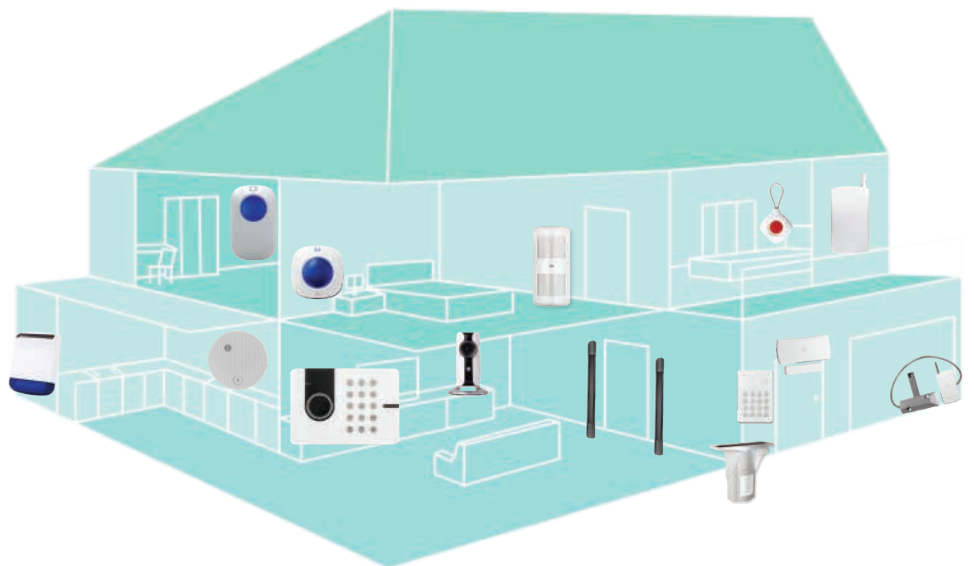

PIR Sensors

Detect any movement while the system is armed with a PIR sensor. Available in pet-immune, 360° and solar-powered outdoor models.