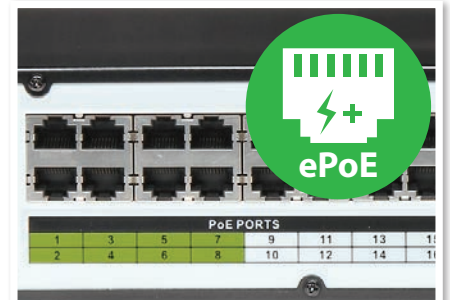

Extended PoE Compatibility