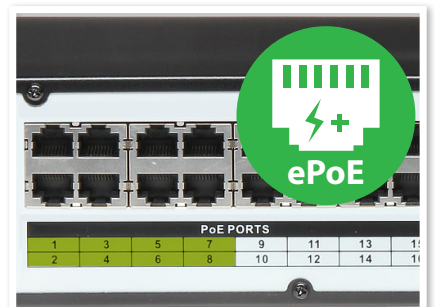

Extended PoE Compatibility