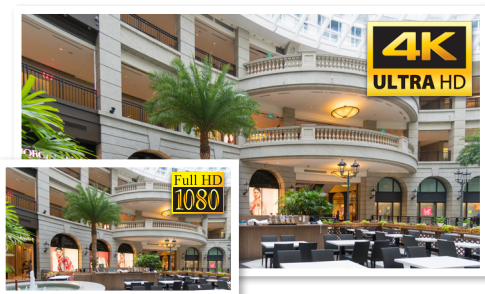

- Stream up to 4K/8.0MP (3840 x 2160) at 15fps
- Flat lens window for less distortion & more detail
- H.265 encoding for efficient storage & streaming
- 50m infrared range; true day/night (auto ICR)
- Built-in microphone and microSD slot up to 128GB
- Back/highlight compensation & true WDR (120dB)
- 3D digital noise reduction & auto white balance
- IP67 weather rated full metal dome housing
- Extend PoE up to 800m (*requires ePoE NVR/switch*)
- ONVIF PSIA and CGI compliance