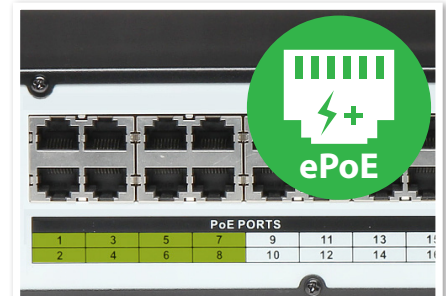

Extended PoE Compatibility