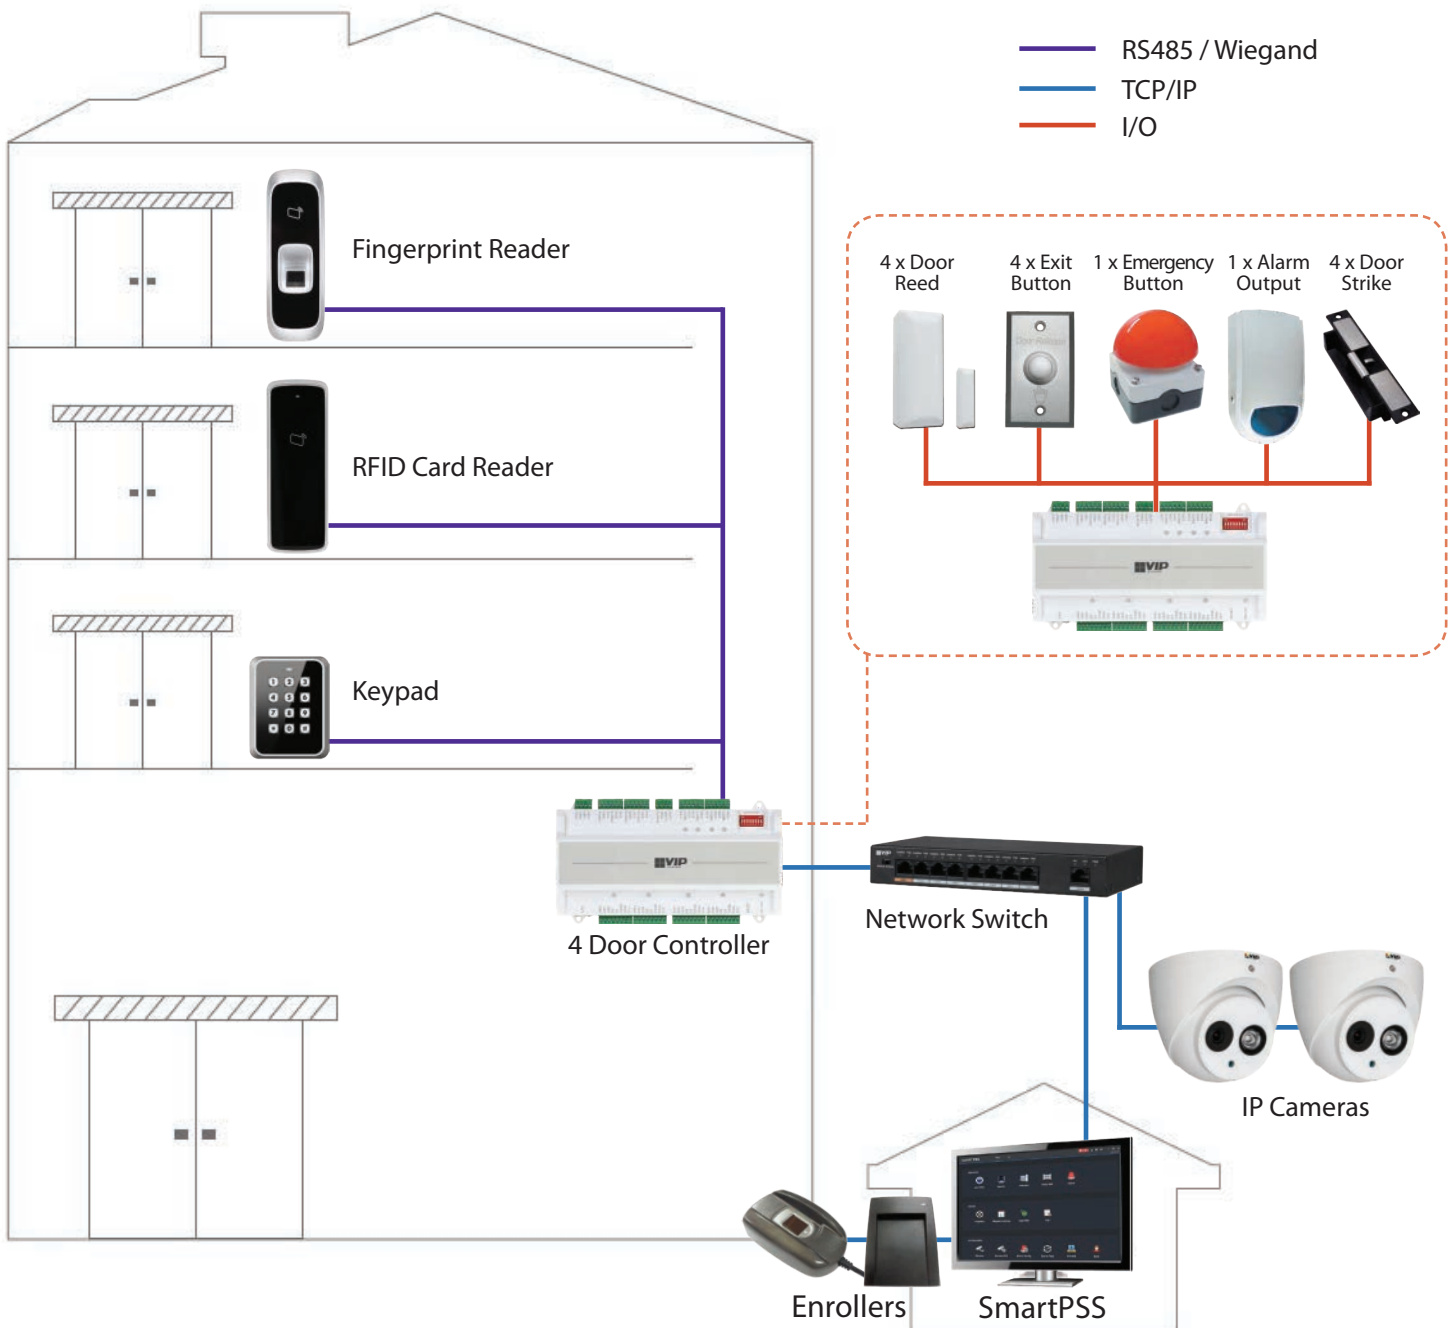

## ► Scalable access control solutions

Virtually limitless system capacity

VIP Vision™ Access Control delivers building security at any size, capable of cascading up to 255 slave controllers for a total capacity of 2040 doors in a single system.

## ► Professional security functionality

Packed with advanced features

Go beyond standard access control with features such as:

- User management
- Logs & reports
- Video verification
- Multi-door interlock
- Anti-passback
- First card unlock
- Inter-door unlock
- Door timeout warning
- Intrusion alarm
- Duress alarm

VIP Vision Access Control systems integrate door control, user management, real-time video and time attendance. The all-in-one system can be customised to meet the needs of any managed buildings.

This system can also integrate additional IP cameras, all monitored and operated remotely via the SmartPSS program.

## Professional Series: Wired access controllers for home & business systems

VIP Vision Access Controllers are the central management device for your system. Take full control with user management, event logs, access period scheduling, alarm functions, CCTV integration and much more.