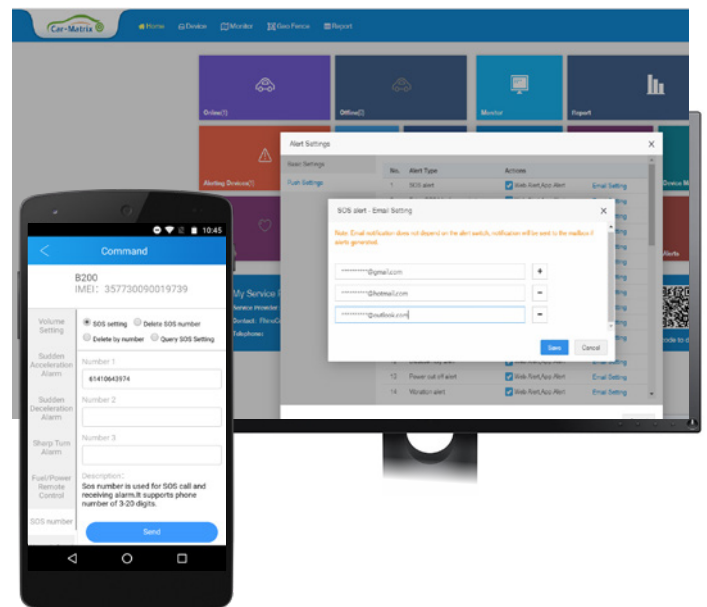

Get notified in emergencies

- Add and remove emergency contact phone numbers and emails via the app or website to notify the right person
- Receive immediate notifications when a vehicle sends an SOS alert to your mobile number and email