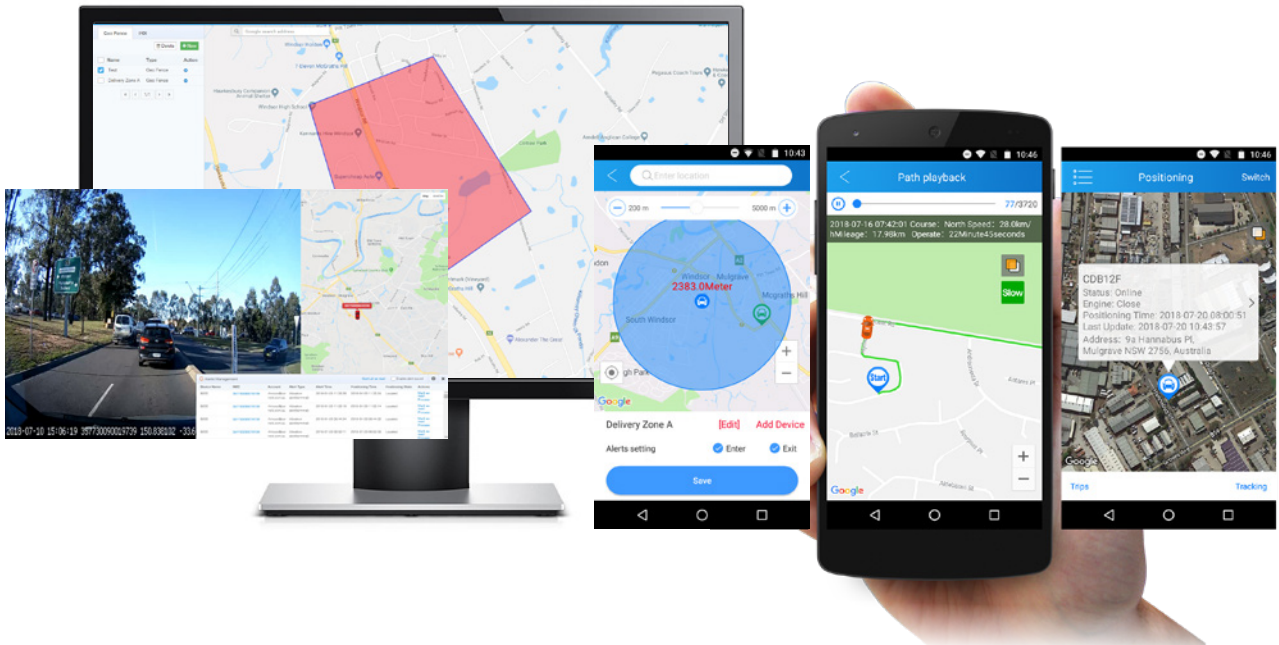

Simultaneous Front/Rear Recording

Mobile Live View, GPS Tracking & more

Configure via 3G/WiFi hotspot

Comprehensive monitoring from your vehicle

Using remote access from your smartphone, track and monitor your driver all in the palm of your hands via the smartphone app. Playback and snapshot footage by connecting your device to the WiFi hotspot

Alerts, voice command & monitoring

- Receive push and/or web alerts via app on the time and date a collision occurs
- Call the vehicle from anywhere using the two-way voice communication from the mobile to the driver
- Keep track of driving behaviour with over speed, sudden acceleration, and sharp turn detection

Organise and manage your fleet from your browser

Achieve full monitoring of your drivers' whereabouts, vehicle collisions, emergencies, and monitor their behavior using the website or app.

Complete remote vehicle monitoring & GPS tracking

The MDVR-J200 can be remotely managed via your smartphone or via the monitoring website. Manage entire fleets of vehicles remotely using the web interface and access to live view footage.

- Monitor your vehicles fuel consumption, distance, trips traveled and driving behaviour
- Create customisable geo-fence boundaries via the web for more accurate monitoring
- Get notified when a vehicle has entered or left the geo-fence boundary via the web or app