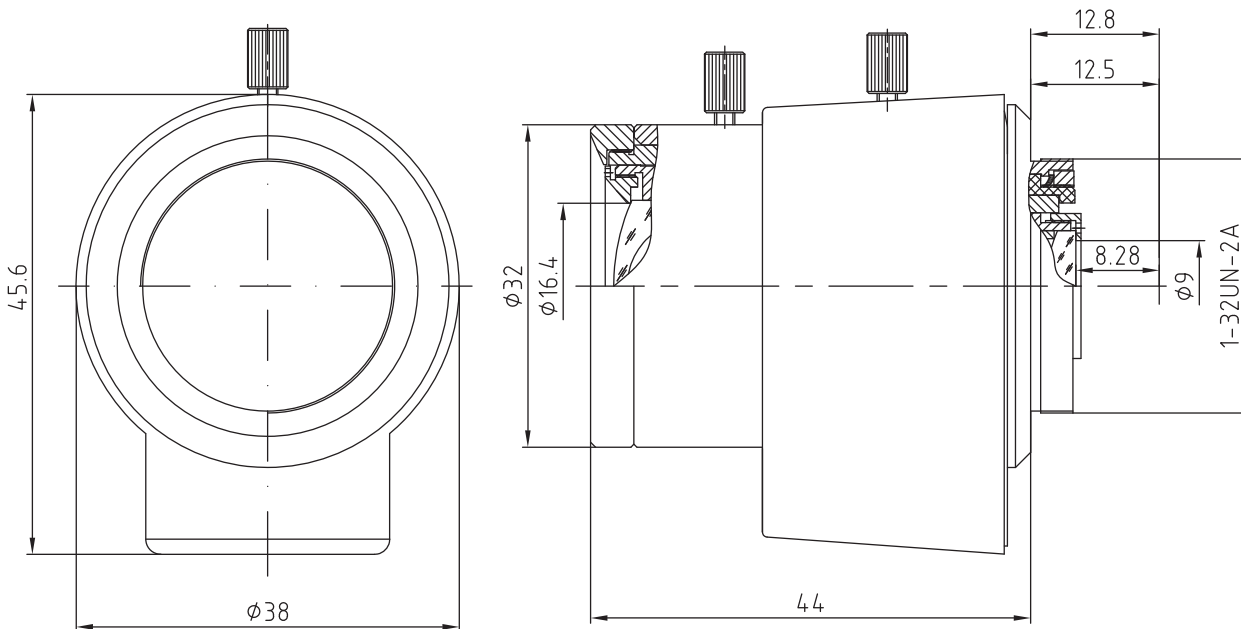

1.0 Megapixel Auto Iris C-Mount Lens (3.5~8mm)

Model: VSLA-AV3.5-8MP1

Specifications	
Compatible Sensors	CCD / CMOS
Image Format	1/3"
Focal Length	3.5 ~ 8mm
Aperture	F/1.4
Field of View (wide~tele)	Diagonal: 100 ~ 43° Horizontal: 78 ~ 34° Vertical: 57 ~ 25.5°
Back Focal Length	8.28 ~ 13.38mm
Effective Aperture	Front: Ø16.4mm Rear: Ø9.0mm
Iris Control	DC Auto
Compatible Resolution	Megapixel
Mount	C - Mount
Dimensions	Ø38 x 44 x 46mm

Product Overview

Megapixel, DC auto iris lens for use in C-mount compatible full body IP cameras.

Your VIP Vision IP surveillance dealer: