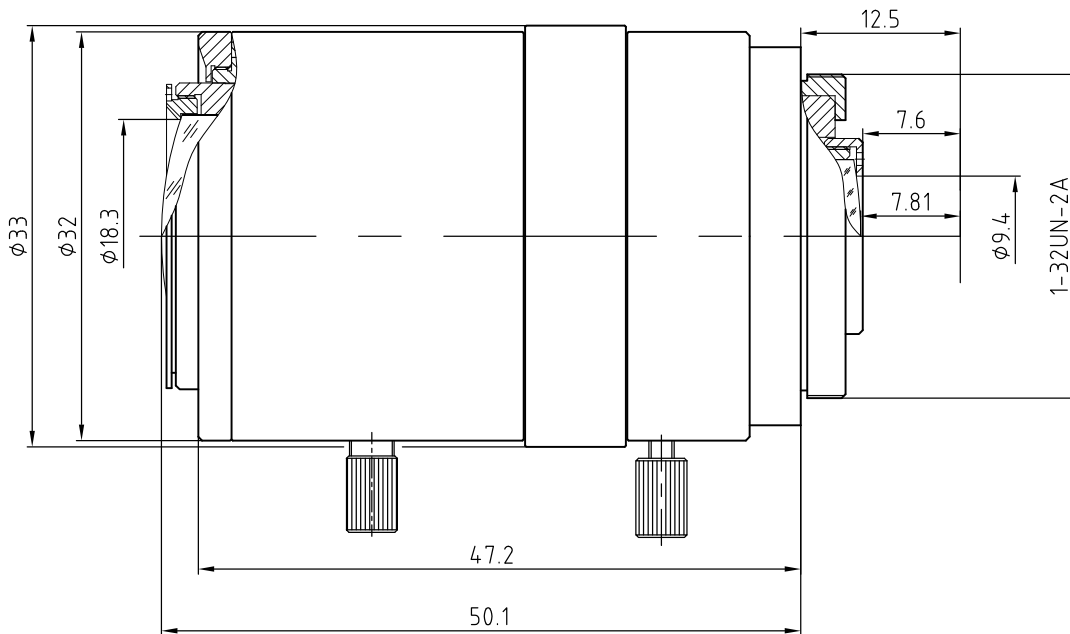

5.0 Megapixel Manual Iris C-Mount Lens (8~16mm)

Model: VSLM-AV8-16MP5

Specifications	
Compatible Sensors	CCD / CMOS
Image Format	1/2"
Focal Length	8 ~ 16mm
Aperture	F/1.6
Field of View (wide~tele)	Diagonal: 64 ~ 32° Horizontal: 50 ~ 26° Vertical: 38 ~ 20°
Back Focal Length	7.81 ~ 12.1mm
Effective Aperture	Front: Ø18.3mm Rear: Ø9.4mm
Iris Control	Manual
Compatible Resolution	Megapixel
Mount	C - Mount
Dimensions	Ø33 x 47.2mm

Product Overview

Megapixel, manual iris lens for use in C-mount compatible full body IP cameras.

Your VIP Vision IP surveillance dealer: