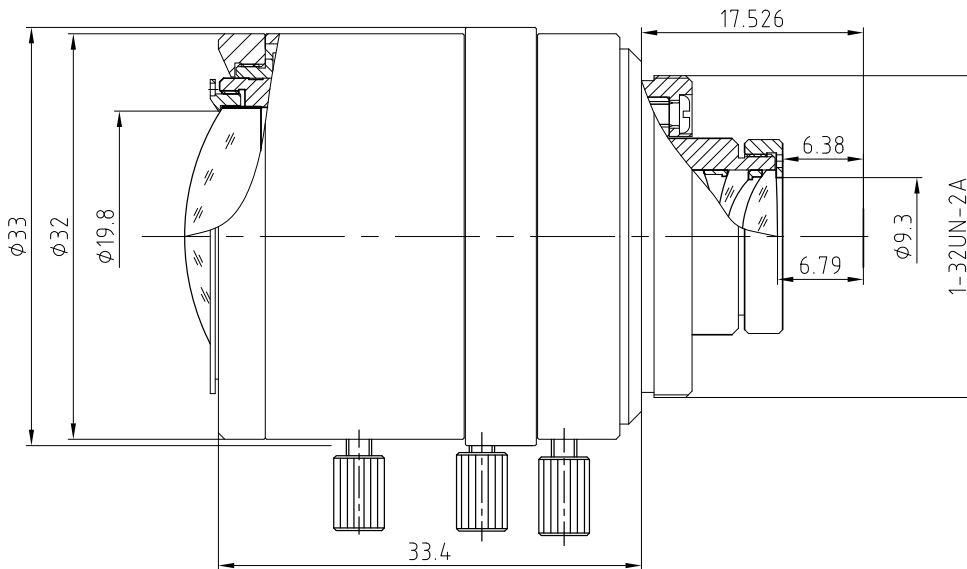

# 5.0 Megapixel Manual Iris C-Mount Lens (4.5~10mm)

Model: VSLM-AV4.5-10MP5

Specifications	
Compatible Sensors	CCD / CMOS
Image Format	1/2"
Focal Length	4.5 ~ 10mm
Aperture	F/1.6
Field of View (wide~tele)	Diagonal: 102 ~ 46.5° Horizontal: 80.5 ~ 37° Vertical: 60 ~ 28°
Back Focal Length	7.79 ~ 11.8mm
Effective Aperture	Front: Ø19.8mm Rear: Ø9.3mm
Iris Control	Manual
Compatible Resolution	Megapixel
Mount	C - Mount
Dimensions	Ø33 x 33.4mm

## Product Overview

Megapixel, manual iris lens for use in C-mount compatible full body IP cameras.

Your VIP Vision IP surveillance dealer: