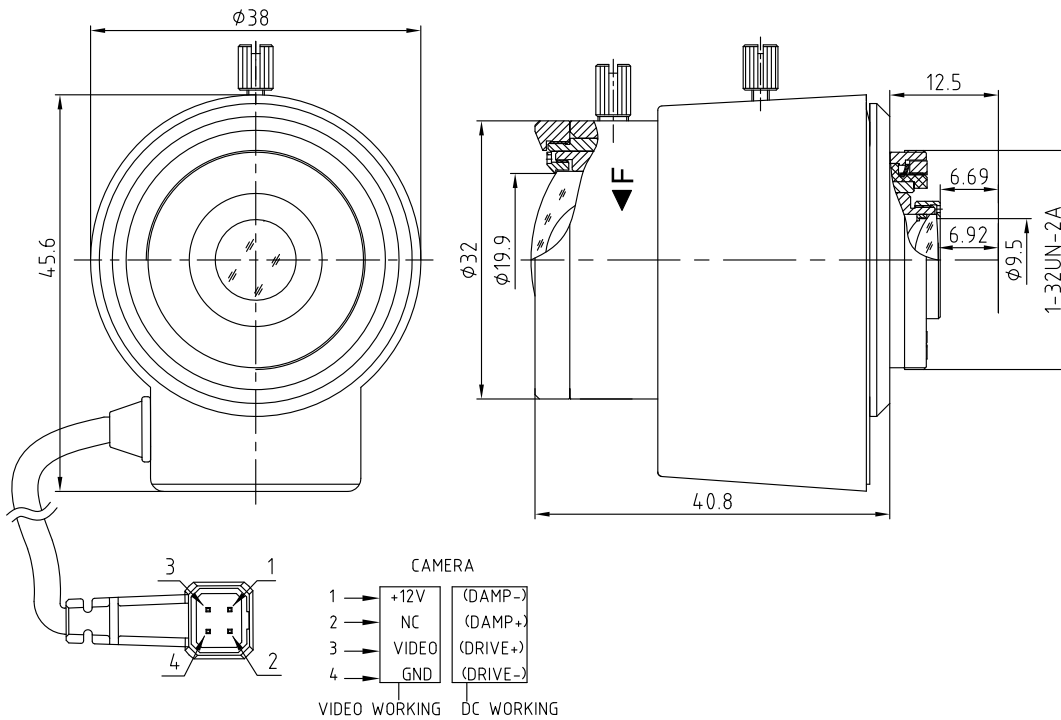

5.0 Megapixel Auto Iris C-Mount Lens (4.5~10mm)

Model: VSLA-AV4.5-10MP5

Specifications	
Compatible Sensors	CCD / CMOS
Image Format	1/2"
Focal Length	4.5 ~ 10mm
Aperture	F/1.6
Field of View (wide~tele)	Diagonal: 106.5 ~ 49.5° Horizontal: 85 ~ 39° Vertical: 62 ~ 29.5°
Back Focal Length	6.77 ~ 11.73mm
Effective Aperture	Front: Ø19.9mm Rear: Ø9.5mm
Iris Control	DC Auto
Compatible Resolution	Megapixel
Mount	C - Mount
Dimensions	Ø32 x 40.8 x 45.6mm

Product Overview

Megapixel, DC auto iris lens for use in C-mount compatible full body IP cameras.

Your VIP Vision IP surveillance dealer: