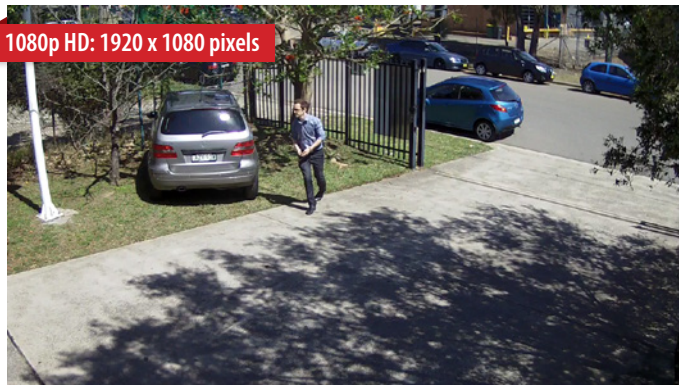

Experience your moment of victory™

FULL
HD
1080P

HD Video Over
Coaxial Cable
Technology

Large Scale HD Over Coax.

16 Channel 1080p HDCVI Complete Surveillance Kit

Model: CVR16PACK3

- 8 x 2.0 megapixel weatherproof bullets
- 8 x 2.0 megapixel weatherproof mini domes
- Pre-installed 2TB surveillance HDD
- Backup via USB device or local network
- Record 1080p (1920 x 1080) at 12fps
- HDMI, VGA and BNC video outputs
- Remote view configuration via QR code
- View on iOS, Android & Windows Phone devices

16 Channel 1080p HDCVI Complete Surveillance Kit

Model: CVR16PACK3

Product Overview

The CVR16PACK3 is a 16 channel surveillance system capable of 1080p HD recording over coax cable at 12fps. It features a slim 1U DVR with HDMI and VGA outputs as well as a preinstalled 2TB surveillance hard drive. This DVR also has comprehensive remote view (iOS, Android & Windows Phone) and backup functionality (USB/network).