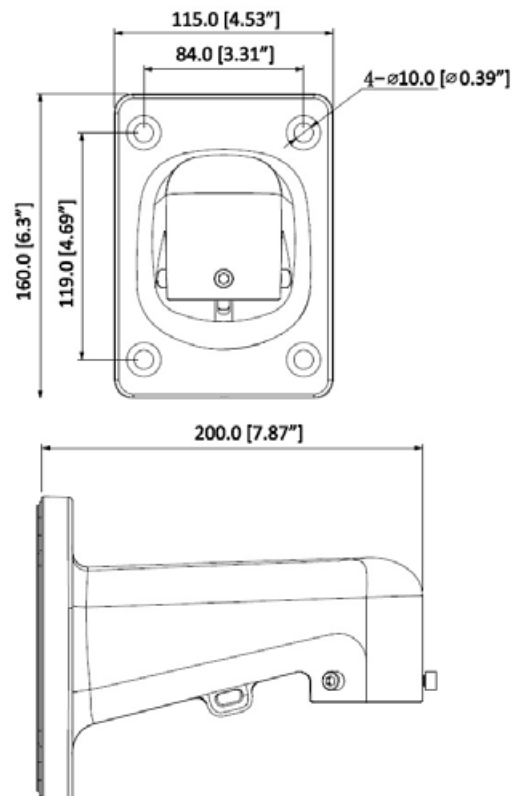

Product Diagrams

Your professional CCTV surveillance dealer: