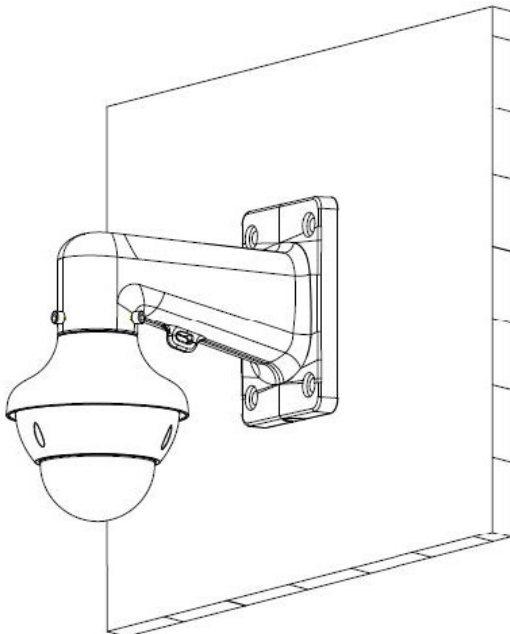

Product Diagrams

Your professional CCTV surveillance dealer: