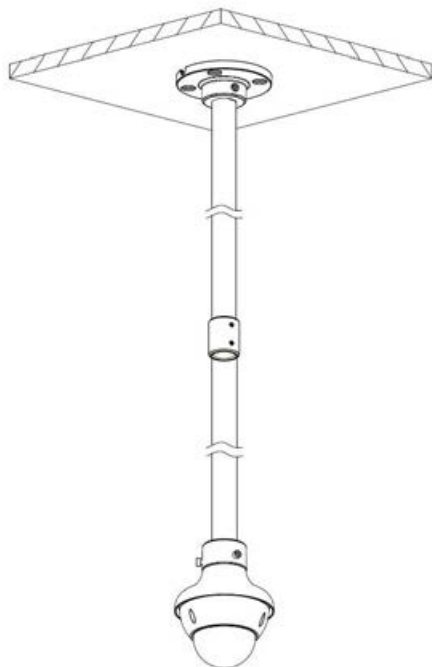

Product Diagrams

Your professional CCTV surveillance dealer: