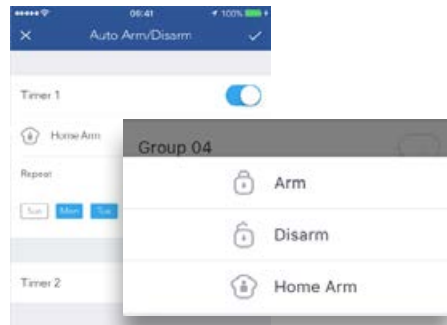

Set auto arm/disarm schedules

Set up to 6 automated timers to Arm, Disarm or Home Arm the system, which can be set to repeat during the week.