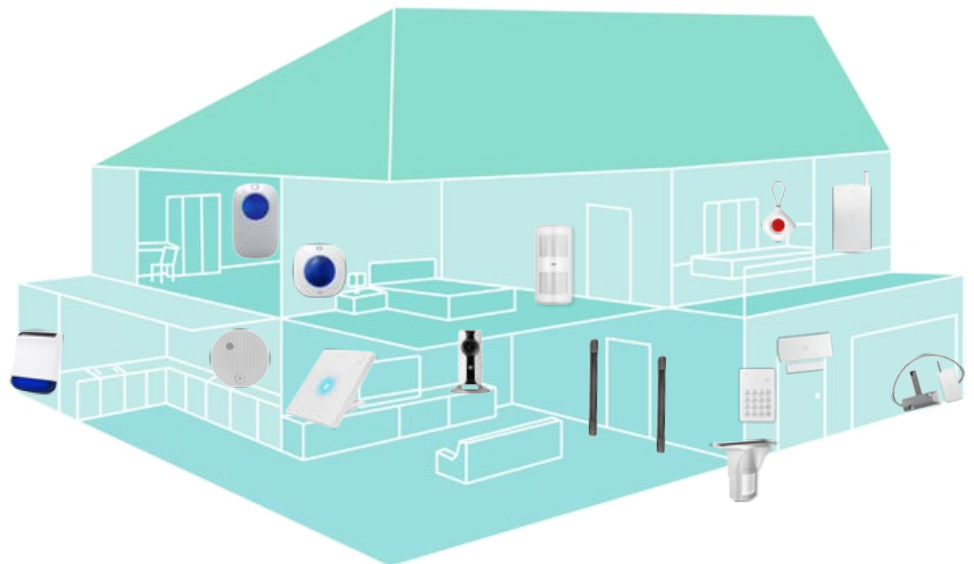

Detect any movement while the system is armed with a PIR sensor. Available in pet-immune, 360° and solar-powered outdoor models.

Cover any point of entry with a magnetic reed switch. Available in door/window and roll shutter door models.

Emit a loud siren and flashing lights when activated. Available in compact and solar-powered outdoors models.

Monitor against hazards with these specialised devices, including fire, glass break and flood detectors.

Besides the mobile app, the system can also be enabled and disabled via remote control, panic button and keypad.

Expand wireless signal range, cover doors and hallways with IR beam sensors and add extra WiFi surveillance cameras.