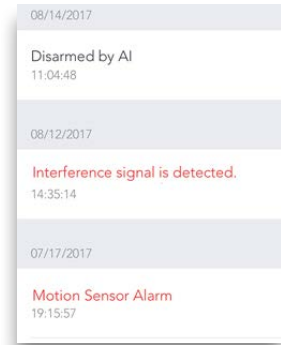

- Versatile security for residences, offices and stores
- Add and remove wireless accessories such as door/window contacts, smart plugs, sirens, motion/flood/gas/smoke detectors via smartphone app
- Control, configure and monitor your security system from your phone, all from one app
- Connect up to 50 wireless sensors and 10 remotes
- Notifications via phone & email on alarm activation

Real-time Push Notifications

Comprehensive Range of Accessories

Record, Live View and Playback

The Watchguard 2020™ WiFi Alarm Pack offers instant notifications and full control over the system from anywhere with its easy-to-use app, available for download for any iOS or Android device.

Real-time alarm notifications

Receive instant push and/or email notifications whenever an alarm event is triggered.

Complete alarm system control

Activate and deactivate the control system, edit sensor names & status, create alarm zones with schedules, and more.

Check alarm system history

Time-stamped history records alarm activations, when the system is enabled & disabled, and events such as power loss.

With the included 720p WiFi surveillance camera, you can rest easy while away from the house. With 24/7 continuous recording, motion detection alerts and a two-way microphone, there's no need for a PIR sensor.