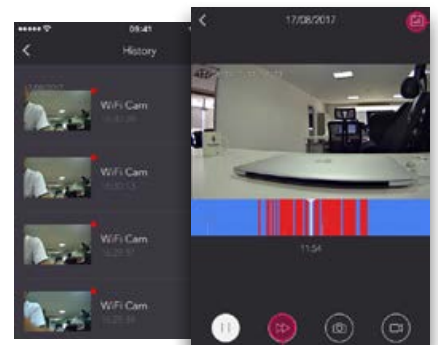

Check alarm system history

Time-stamped history records alarm activations, when the system is enabled & disabled, and events such as power loss.

With the included 720p WiFi surveillance camera, you can rest easy while away from the house. With 24/7 continuous recording, motion detection alerts and a two-way microphone, there's no need for a PIR sensor.

Motion detection notifications

Receive push notifications when motion is detected while system is armed, which can then be checked with live-view.

Record & Playback Footage

Record up to 32GB via microSD card, which can be played back at any time, with detected motion events marked in red.