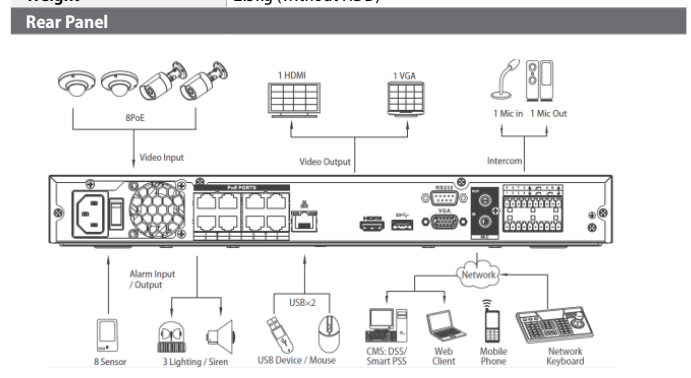

Model	NVR8PRO3
System	
Main Processor	Dual-core embedded processor
Operating System	Embedded Linux
Video Input	8 channel
Two-way Talk	1 channel input / 1 channel output / RCA
ONVIF Conformance	2.3 Conformance
Display	
Video Output	HDMI / VGA
Resolution	Configurable from 1920 x 1080 to 1024 x 768
Display Split	1/4/8/9
OSD	Camera title, Time, Video loss, Camera lock, Motion detection
Recording	
Video Compression	H.264 / MJPEG
Maximum Resolution	Configurable from 5.0MP(2560 x 1920) to CIF (352 x 288)
Incoming Bandwidth	200Mbps
Bit Rate	48 ~ 8192kbps
Record Modes	Manual / Schedule (Regular [Continuous], MD, Alarm) / Stop
Record Interval	1~120 min (default: 60 min) / Pre: 1~30s / Post: 10~300s
Detection	
Alarm Input / Output	4 channels input / 2 channels relay output
Trigger Events	Recording, PTZ, Tour, Alarm, Video Push, Email, FTP, Buzzer
Video Detection	Motion (Zones: 396(22x 18)), Video Loss, Camera Blank
Playback & Backup	
Playback Sync	1/4/9
Search Modes	Time/Date, Alarm, By Motion, Exact search, Smart search
Backup Modes	USB Device / Network / eSATA Device
Network	
Ethernet	1 RJ-45 port (10/100/1000M)
Power over Ethernet	8 ports (IEEE802.3af)
Network Functions	HTTP, TCP/IP, IPv4/IPv6, UPNP, RTSP, UDP, SMTP, NTP, DHCP, DNS, IP Filter, PPPoE, DDNS, FTP, Alarm Server, IP Search
Optical Interface	N/A
Max. User Access	128 users
Remote View	iOS (iPhone, iPad) / Android devices / Windows Phone
Storage	
Internal HDD	2 SATA ports, up to 8TB
HDD Modes	N/A
Auxiliary	
USB Interface	2 ports: Rear USB3.0 / Front USB2.0
Auxiliary Inputs	1 x RS232 / 1 x RS485 / 1 x eSATA
General	
Power Supply	100 ~ 240VAC, 50 ~ 60Hz
Power Consumption	NVR: 20W (without HDD) / PoE: Max 25.5W per port
Operating Environment	-10 ~ 55°C / 10 ~ 90%RH / 86 ~ 106kpa
Dimensions	375 x 285 x 55mm
Weight	2.5kg (without HDD)