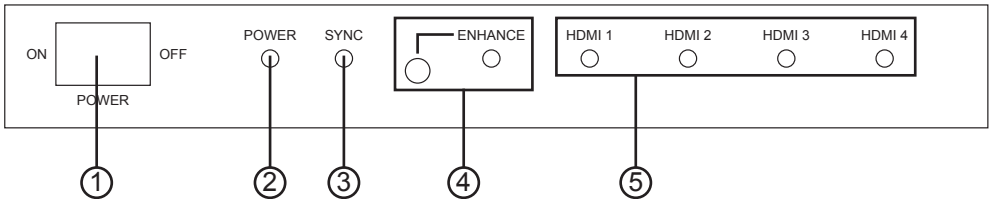

Introduction

Securview HDMISPLIT4 is a high performance HDMI distribution amplifier. It allows one HDMI source to connect up to 4 HDMI displays simultaneously.

Features

1. Solid and durable metal housing with all connectors lined up in one side.
2. Built-in HDCP keysets allows each output to work independently when connecting to a HDMI display.
3. Splits a HDMI source up to 4 outputs at 1080p without signal loss.
4. Supports DVI source and DVI display by using HDMI to/from DVI adaptor cable.
5. Supports a wide range of PC and HDTV resolutions, from VGA to UXGA and 480p to 1080p. Maximum resolution bandwidth-165MHz.
6. Can be cascaded for more outputs.
7. Each of the buffered output can run up to 15 meters@1600x1200, or 1080p.
8. Support multi-channel compressed & uncompressed HDMI audio.
9. Full HDCP compliant.
10. Enhance function for signal pre-emphasis.
11. Fast handshaking reduces pre-picture blackout time to 5 seconds.

Operation Controls and Functions

Front Panel

1. Power Switch: Press the switch to power on the unit.
2. Power LED Indicator: The LED will illuminate when the power is connected.
3. Sync LED: The LED will illuminate when the HDMI source signal is connected to the input and is detected by the unit.
4. Signal Enhancement/Indicator: Press the "Enhance" button to turn on this feature to improve signal quality after long distance transmission. Press again to turn off. The LED will illuminate when the signal is enhanced.
5. Output LEDs: When a display TV is connected to one of the output ports, its corresponding LED will illuminate.