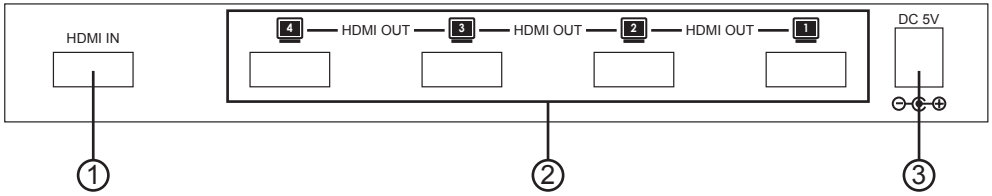

Rear Panel

1. HDMI input: Connect to the HDMI or DVI output of your source equipment such as DVD play or set-top-box.
2. HDMI output 1/2/3/4: Connect each of these output ports to the HDMI input of a HDMI display.
3. Power input: Plug the supplied 5VDC power supply into the unit.

Specifications

- **Frequency bandwidth:** 1.65Gbps(single link)
- **Input/Output:**
  1 in to 4 out HDMI female port
- **5VDC universal power supply**
- **Operating temperature range:** 0° ~ 48° C
- **Operating humidity range:** 30 to 80% RH
- **Dimensions:** 200(W)x104(D)x25(H)mm
- **Weight:** 1.1kgs

Connection and Installation