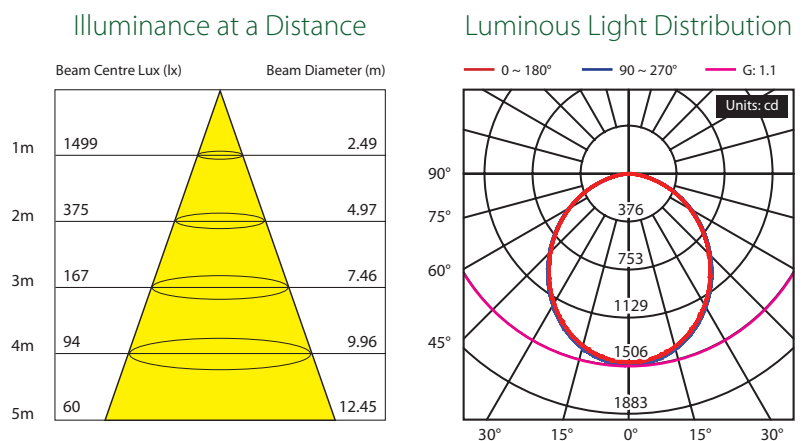

- High efficiency, low energy use 48W LED downlight.
- Standard 8" total diameter, suitable for retrofit installations.
- Excellent colour rendering, lifespan and light output.
- Superior build quality and thermal management.
- Cool white and warm white colour temperatures.
- Completely frosted diffuser to eliminate LED glare.

## Light Specifications

Optical	Luminous Flux	4600lm
	Luminous Efficiency	95lm/W
	Colour Temperature	3000K / 5500K
	Colour Rendering Index	>80
	Beam Angle	100°
	Light Decay	30% over 25,000 hours
Electrical	Rated Lifespan	>50,000 hours
	LED Power Consumption	48W
	Input Voltage	85 ~ 265VAC
	Power Factor	>0.88
General	Dimmable	No
	Plug / Socket / Base	Transformer included; no plug
	Reflector / Diffuser	Frosted Diffuser
	Housing Adjustments	N/A
	Operating Environment	-20°C ~ 40°C
	Dimensions	Ø245 x 54mm
	Hole Cut Size	Ø205mm
Equivalent Wattage	200W	

## Photometric Diagrams

The photometric results shown below are a result of testing the cool white variant of this downlight at 100° beam angle.

Your local ENSA™ LED lighting professional: