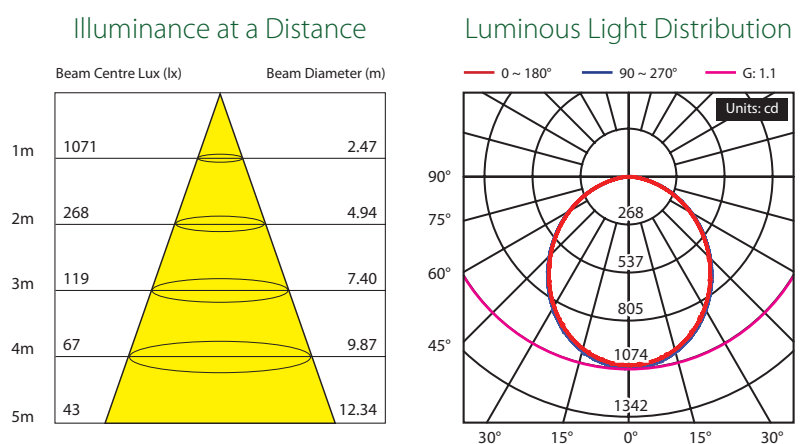

- High efficiency, low energy use 36W LED downlight.
- Standard 6" total diameter, suitable for retrofit installations.
- Excellent colour rendering, lifespan and light output.
- Superior build quality and thermal management.
- Cool white and warm white colour temperatures.
- Completely frosted diffuser to eliminate LED glare.

Light Specifications

Category	Specification	Value
Optical	Luminous Flux	3370lm
	Luminous Efficiency	94lm/W
	Colour Temperature	3000K / 5500K
	Colour Rendering Index	>80
	Beam Angle	120°
	Light Decay	30% over 25,000 hours
Electrical	Rated Lifespan	>50,000 hours
	LED Power Consumption	36W
	Input Voltage	100~ 277VAC
	Power Factor	>0.87
General	Dimmable	No
	Plug / Socket / Base	Transformer included; no plug
	Reflector / Diffuser	Frosted Diffuser
	Housing Adjustments	N/A
	Operating Environment	-20°C ~ 40°C
	Dimensions	Ø195x 56mm
	Hole Cut Size	Ø165mm
Equivalent Wattage	150W	

Photometric Diagrams

The photometric results shown below are a result of testing the cool white variant of this downlight at 120° beam angle.

Your local ENSA™ LED lighting professional: