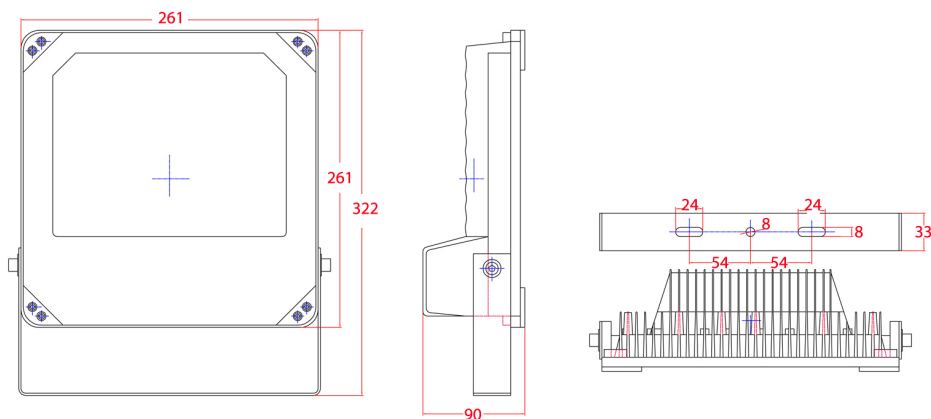

Product Diagram

Your professional CCTV surveillance dealer: