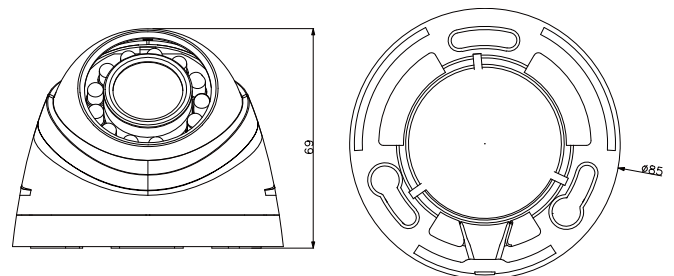

Camera Features

- Streams HD 720p/1.0MP (1280 x 720)
- Fixed 3.6mm lens; 88° viewing angle
- Up to 800m HD video transmission over coax
- Infrared illumination up to 20m
- Compact dome for indoor use only
- Plastic construction housing

Compatible Accessories

Accessories sold separately, additional adapters may be required.

VSBKTA122

VSBKTA152

Model	VSCVI1MPDIRP
General	
Camera Style	Indoor Mini Dome
Image Sensor	1/2.9" 1.0 Megapixel CMOS
Effective Pixels	1280 (H) x 720 (V)
Signal Noise Ratio	> 50dB
Camera	
Lens	3.6mm Fixed Lens
Angle of View	88°
Electronic Shutter	1/50 ~ 1/100,000s
Minimum Illumination	0.05 Lux at F1.6 (Colour) / 0 Lux IR Active
Day/Night	Auto (ICR) / Colour / B&W
White Balance	Auto
Noise Reduction	2D
Gain Control	Auto
Backlight Compensation	BLC
Audio Input	N/A
Transmission Distance	Over 800m via 75-3 coaxial cable
Synchronisation	Internal
OSD Menu	Support
Alarm Interface	N/A
Video	
Video Compression	H.264
Resolution	720p (1280 x 720) to CIF (352 x 288)
Frame Rate	25fps (720p and lower)
Video Output	BNC CVI HD output
Environment	
Ingress Protection	No
Vandal Resistant	No
Maximum Infrared Range	20m
Power Input	12VDC
Power Consumption	<2.2W
Dimensions	Ø85 x 69mm
Weight	0.10kg
Operating Environment	-30° to 60°C / RH95% (max)
Product Diagram	