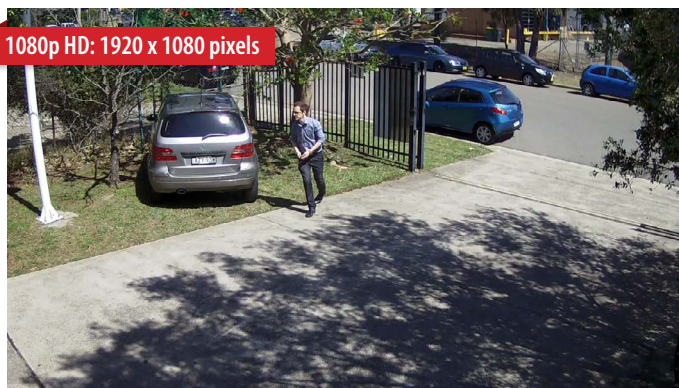

Megapixel CCTV over Coax.

8 Channel 1080p HDCVI Complete Surveillance Kit

Model: CVR8PACK5

- 4 x 2.0 megapixel weatherproof bullets
- 4 x 2.0 megapixel weatherproof mini domes
- Pre-installed 2TB surveillance HDD
- Backup via USB device or local network
- Record 1080p (1920 x 1080) at 12fps
- HDMI and VGA video outputs
- Remote view configuration via QR code
- View on iOS, Android & Windows Phone devices

Upgrade from analogue to nearly 5 times more than your image resolution!

Experience your moment of victory

- Upgrade your system
- Boost image resolution
- Capture fine detail
- Get usable evidence
- Enjoy peace of mind