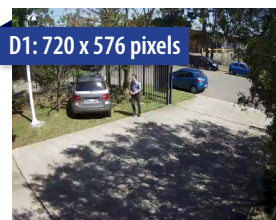

Megapixel CCTV over Coax.

8 Channel 1080p HDCVI Complete Surveillance Kit

Model: CVR8PACK5

- 4 x 2.0 megapixel weatherproof bullets
- 4 x 2.0 megapixel weatherproof mini domes
- Pre-installed 2TB surveillance HDD
- Backup via USB device or local network
- Record 1080p (1920 x 1080) at 12fps
- HDMI and VGA video outputs
- Remote view configuration via QR code
- View on iOS, Android & Windows Phone devices

Upgrade from analogue to nearly 5 times more than your image resolution!

Experience your moment of victory

- Upgrade your system
- Boost image resolution
- Capture fine detail
- Get usable evidence
- Enjoy peace of mind