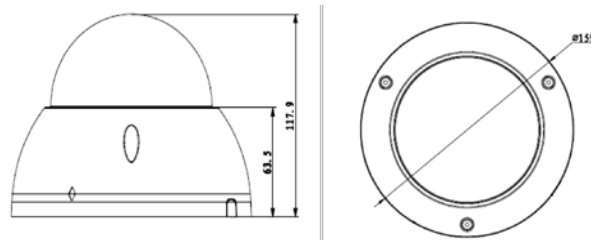

Compatible Accessories

Sold separately. Adapters may be required, check compatibility list for details.

VSBKTB302S

VSBKTB300C

VSBKTA150

VSBKTA151

Model		VSIP4MPVDIRMH
General		
Camera Style	Weather/Vandal Resistant Dome	
Image Sensor	1/3" 4.0 Megapixel Progressive Scan CMOS	
Effective Pixels	2688 (H) x 1520 (V)	
Signal Noise Ratio	> 50dB	
Camera		
Lens	2.7 ~ 12mm F1.4 Motorised Lens with Auto Iris (DC)	
Angle of View	100° (wide) ~ 33° (tele)	
Electronic Shutter	Auto / Manual (1/3 ~ 1/10000s)	
Minimum Illumination	0.01 Lux at F1.4 (Colour) / 0 Lux at F1.4 (IR on)	
Day/Night	Auto (ICR) / Colour / B&W	
White Balance	Auto / Manual	
Noise Reduction	3D Digital Noise Reduction	
Gain Control	Auto / Manual	
Backlight Compensation	BLC / HLC / WDR (120dB)	
Audio Input	1 ch. Input / 1ch. Output	
Audio Compression	G.711a / G.711u / AAC	
Alarm Interface	1 ch. input / 1 ch. output	
Network Interface	RJ45 (10/100 Base-T)	
Memory Slot	MicroSD slot up to 128GB	
Bit Rate	H.264: 32K ~ 10Mbps	
ONVIF Conformance	ONVIF, PSIA, CGI Compliant	
Smart Functions	Tripwire / Intrusion / Scene Change / Face Detection	
Video		
Video Compression	H.264 / H.264B / H.264H / MJPEG	
Resolution	Configurable from 4.0MP (2560 x 1440) to CIF (352 x 288)	
Frame Rate	Main	4.0MP (1~20fps) / 3.0MP and lower (1~25fps)
	Sub	D1 and lower (1 ~ 25fps)
	Third	720p and lower (1~5fps WDR on) / (1~18fps WDR off)
Video Output	1 channel, BNC (1.0Vp-p, 75 ohm)	
Environment		
Ingress Protection	IP67	
Vandal Resistant	IK10	
Maximum Infrared Range	50m	
Power Input	12VDC / 24VAC (optional) / PoE (802.3af)	
Power Consumption	< 10W	
Dimensions	Ø159 x 118mm	
Weight	0.80kg	
Operating Environment	-40° to 60°C / RH95% (max)	
Product Dimensions		