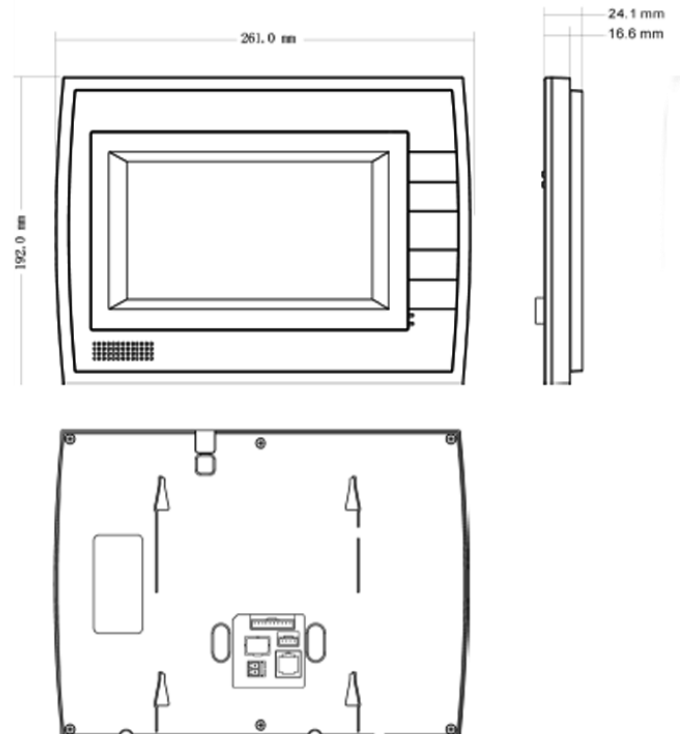

Product Diagram

Your VIP Vision intercom professional: