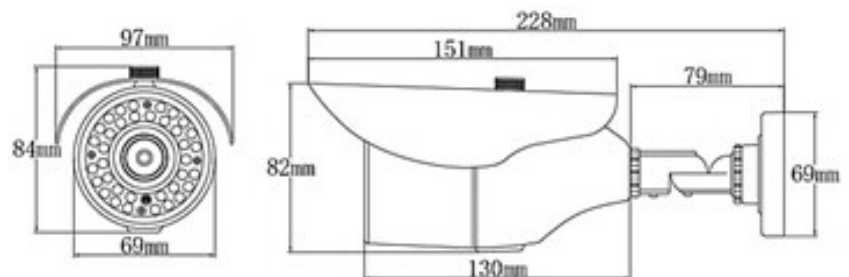

800TVL 1/3" Outdoor 3.6mm 20M IR Camera

Model: VSWFF20MIR800B

Specifications		
General	Camera Style	Weatherproof Bullet
	Image Sensor	1/3" CMOS CCD
	Effective Pixels	976(H) x 496(V)
	Resolution	800 TVL
Camera	Lens	3.6mm Fixed Lens
	Electronic Shutter	1/50 - 1/110,000
	Minimum Illumination	0.2 Lux at F2.0
	Maximum Infrared Range	20m
	Day / Night	Yes
	White Balance	Auto
	Noise Reduction	N/A
	Gain Control	Auto
	Backlight Compensation	N/A
	S/N Ratio	>48dB
	Alarm Interface	N/A
Memory Slot	N/A	
Video	Sync. System	Internal
	Video Output	1 Vp-p / 75 Ohms
Environment	Ingress Protection	IP66
	Vandal Resistant	N/A
	Power Input	12VDC
	Power Consumption	< 3W
	Dimensions	108 x 95 x 60mm
	Weight	0.65kg
Operating Environment	-10° to 50°C / RH95% (Max)	

Product Highlights

- 800TVL (976 X 496 pixels)
- Max. 20m infrared range
- IP66 weatherproof housing

Product Overview

The Watchguard VSWFF20MIR800B is a stylish mini bullet camera capable of streaming beyond 800TVL definition footage. This camera features up to 800TVL image resolution, with 20m infrared range for low light/night video capture and a standard 3.6mm board lens. The camera housing is IP66 rated, making it suitable for outdoor surveillance.