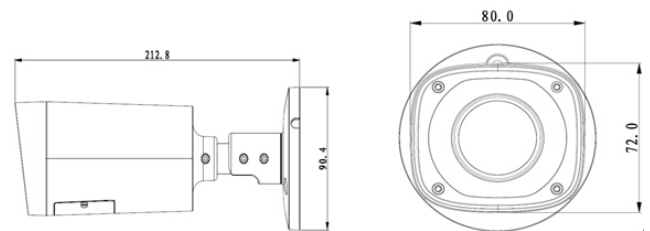

Compatible Accessories

Accessories sold separately, adapters may be required.

Your local VIP Vision™ professional: