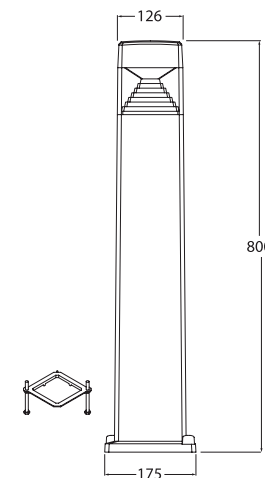

ESTER

Square LED Bollards

Watts 10W
Lumens 1200lm
Colour Temperature 2700K / 4000K / 6500K
Mounting Style Surface (floor)
LED Bulb Style GX53

Fumagalli Code	ENSA Code	Variant
DS1.564.000.LXD1K	FU-EST-10G	Grey
DS1.564.000.AXD1K	FU-EST-10B	Black