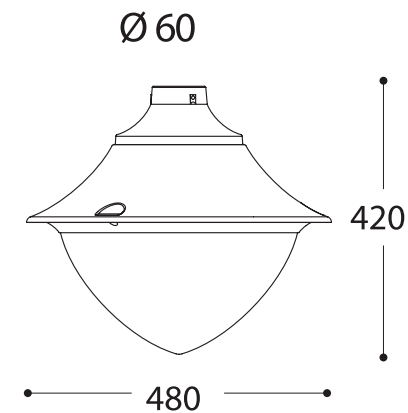

VIVI

Hanging LED Lamps

Watts 50W
Lumens 5300lm
Colour Temperature 4000K
Mounting Style Wall / Pole*
LED Bulb Style E27

Fumagalli Code	ENSA Code	Variant
V50.000.000.LXH1L	FU-VIV-50G	50W, Grey
V50.000.000.AXH1L	FU-VIV-50B	50W, Black

Additional poles & brackets required, sold separately