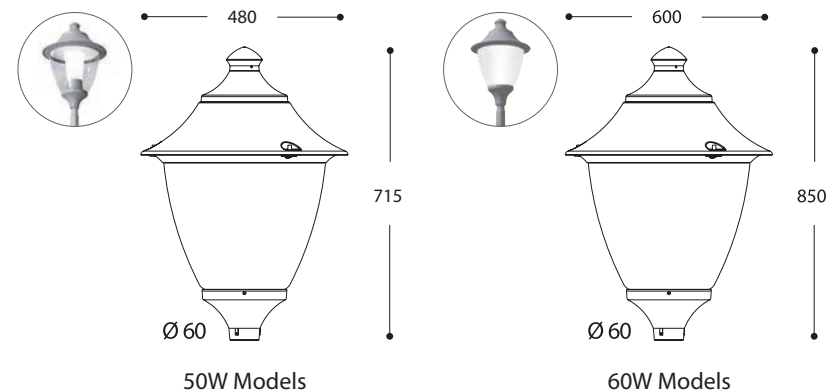

GINO

Classic LED Lamps

Watts 50W / 60W
Lumens 5300lm / 7000lm
Colour Temperature 4000K
Mounting Style Wall / Floor / Pole*
LED Bulb Style E27

Fumagalli Code	ENSA Code	Variant
F50.000.000.LXH1L	FU-GIN-50G	Grey, Clear
F50.000.000.AXH1L	FU-GIN-50B	Black, Clear
F60.000.000.LYW1L	FU-GIN-60G	Grey, Frosted
F60.000.000.AYW1L	FU-GIN-60B	Black, Frosted

Additional poles & brackets required, sold separately

GINO LIGHT +
EKTOR POLE