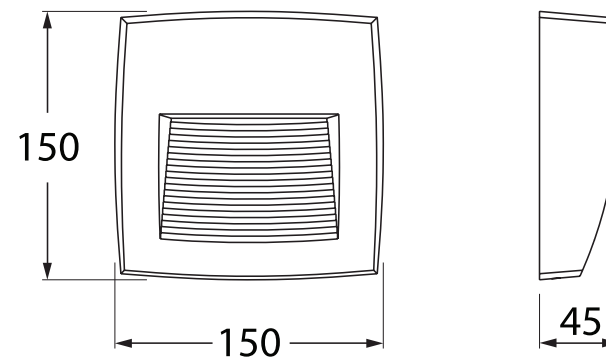

Watts 3W
Lumens 400lm
Colour Temperature 2700K / 4000K / 6500K
Mounting Style Surface (wall)
LED Bulb Style R7 (78mm)

Fumagalli Code	ENSA Code	Variant
AS1.000.000.LXJ1K	FU-LOR-3G	Grey
AS1.000.000.AXJ1K	FU-LOR-3B	Black