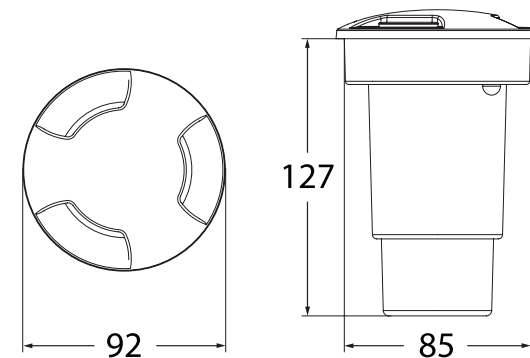

## In-Ground LED Lamp

Watts 6W  
 Lumens 600lm  
 Colour Temperature 2700K / 4000K  
 Mounting Style Recessed (floor)  
 LED Bulb Style GU10

Fumagalli Code	ENSA Code	Variant
1F3.000.000.LXL1K	FU-CEC-6G	Grey
1F3.000.000.AXL1K	FU-CEC-6B	Black