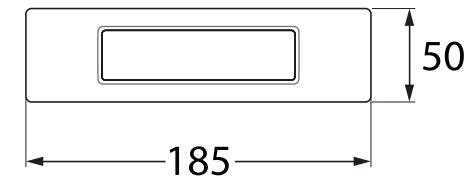

NINA

Recessed LED Lamp

Watts 7.5W
Lumens 850lm
Colour Temperature 2700K / 4000K / 6500K
Mounting Style Recessed (wall)
LED Bulb Style R7 (118mm)

Fumagalli Code	ENSA Code	Variant
7C1.000.000.LYK1K	FU-NIN-7G	Grey
7C1.000.000.AYK1K	FU-NIN-7B	Black