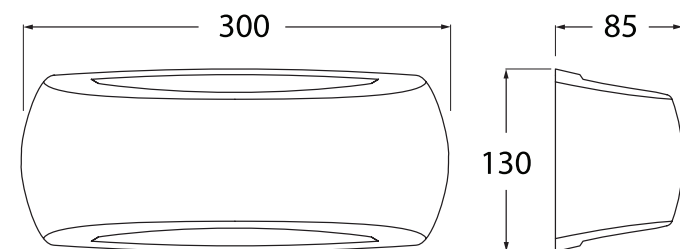

FRANCY

Large LED Bulkhead Lamps

Watts 6W
Lumens 800lm
Colour Temperature 2700K / 4000K / 6500K
Mounting Style Surface (wall)
LED Bulb Style E27

Fumagalli Code	ENSA Code	Variant
1A1.000.000.LYF1L	FU-FRA-6G	Grey
1A1.000.000.AYF1L	FU-FRA-6B	Black