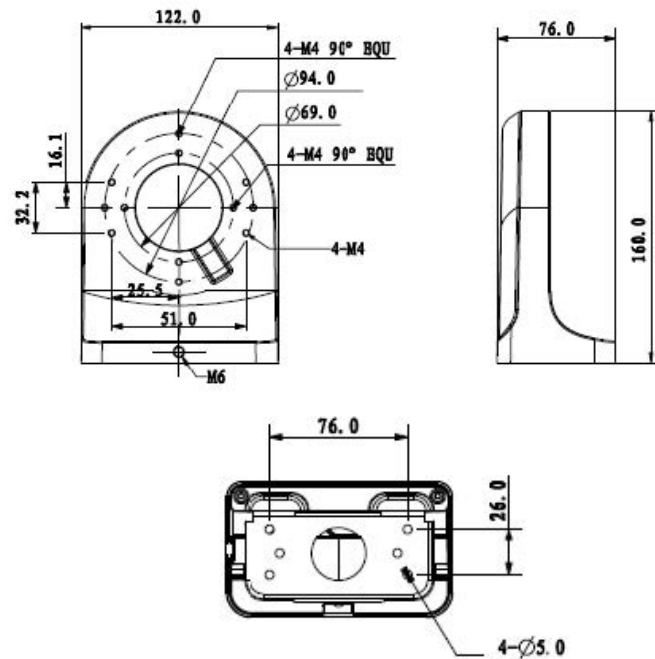

Product Diagrams

Your professional CCTV surveillance dealer: