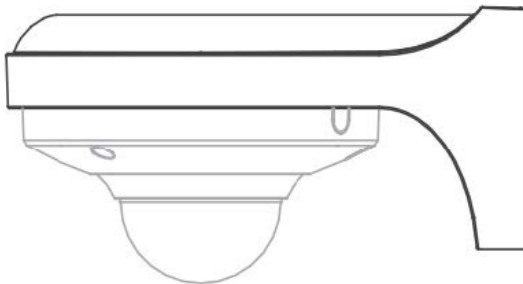

Product Diagrams

Your professional CCTV surveillance dealer: