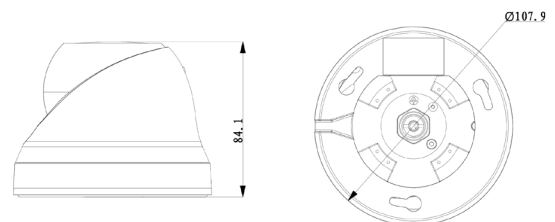

## Compatible Accessories

Sold separately. Adapters may be required, check compatibility list for details.

VSBKT200W

VSBKTA123

VSBKTA130

VSBKTA152

VSBKTA151

Model		VSIP1MPVDMINIIRC
<b>General</b>		
Camera Style	Weather/Vandal Resistant Mini Dome	
Image Sensor	1/3" 1.3 Megapixel Progressive Scan CMOS	
Effective Pixels	1280 (H) x 960 (V)	
Signal Noise Ratio	> 50dB	
<b>Camera</b>		
Lens	3.6mm F1.6 Fixed Lens	
Angle of View	70°	
Electronic Shutter	Auto / Manual (1/3 ~ 1/10000s)	
Minimum Illumination	0.05 Lux at F1.6 (Colour) / 0 Lux at F1.6	
Day/Night	Auto (ICR) / Colour / B&W	
White Balance	Auto	
Noise Reduction	3D Digital Noise Reduction	
Gain Control	Auto / Manual	
Backlight Compensation	BLC / HLC / DWDR	
Audio Input	Built-in microphone	
Audio Compression	G.711a / G.711u / PCM	
Alarm Interface	N/A	
Network Interface	RJ45 (10/100 Base-T)	
Memory Slot	N/A	
Bit Rate	H.264: 56K ~ 8192Kbps	
ONVIF Conformance	Profile S Compliant	
Smart Functions	N/A	
<b>Video</b>		
Video Compression	H.264 / MJPEG	
Resolution	Configurable from 1.3MP (1280 x 960) to CIF (352 x 288)	
Frame Rate	Main	1.3MP and lower (1 ~ 25fps)
	Sub	D1 and lower (1 ~ 25fps)
	Third	N/A
Video Output	N/A	
<b>Environment</b>		
Ingress Protection	IP66	
Vandal Resistant	IK10	
Maximum Infrared Range	30m	
Power Input	12VDC / PoE (802.3af)	
Power Consumption	< 4.5W	
Dimensions	Ø108 x 84mm	
Weight	0.40kg	
Operating Environment	-20° to 60°C / RH95% (max)	
<b>Product Dimensions</b>		

Product Variants by Model	
VSIP1MPVDMINIIRC2.8	2.8mm F1.6 Fixed Lens (90°)
VSIP1MPVDMINIIRC6	6.0mm F1.6 Fixed Lens (46°)

Your local VIP Vision™ professional: