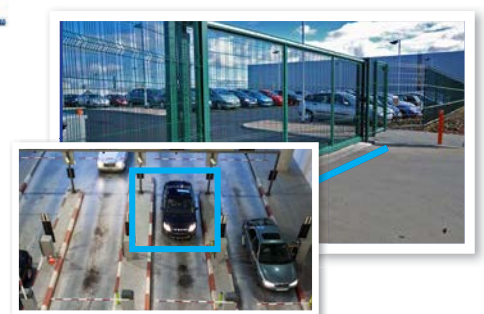

Intelligent Video Functions