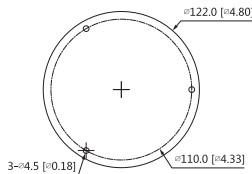

Application

Junction Box		Weather Shield	Wall Mount		Corner Mount
VSBKTA137	VSBKTA123	VSBKTA137 + VSBKTA200W	VSBKTB203W	VSBKTA106 + VSBKTB305W	VSBKTA106 + VSBKTB305W + VSBKTA151
Pole Mount			Ceiling Mount		
VSBKTA106 + VSBKTB305W + VSBKTA150	VSBKTA137 + VSBKTA152E	VSBKTB203W + VSBKTA152E	VSBKTA123 + VSBKTA152E	VSBKTB200C	VSBKTA106 + VSBKTB220C (+ VSBKTA117 optional extension)

Your local VIP Vision™ IP solutions professional: