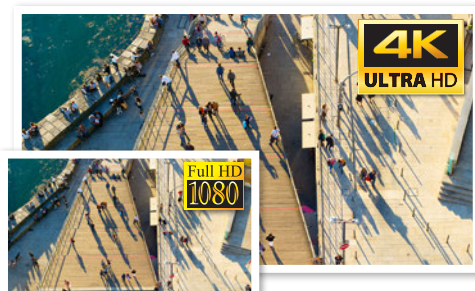

Identify people & vehicles.

Professional AI Series: Motorised AI vandal dome cameras in 4.0MP & 8.0MP

The Professional AI Series identifies people & vehicles using machine learning, to reduce false motion detection alerts and provide meaningful video event notifications in real-time. When used in conjunction with a VIP Vision NVR, person and vehicle events can be isolated in footage playback to improve surveillance efficiency.

- Stream up to 8.0MP (2688 x 1520) at 20fps
- H.265+ encoding for efficient storage & streaming
- Up to 40m infrared range; true day/night (auto ICR)
- Back/highlight compensation & true WDR (120dB)
- MicroSD slot for recording at the edge up to 256GB
- Intelligent AI detection to identify people & vehicles
- Smart Motion Detection (SMD+) & Perimeter Protection to prevent false alarms, using VIP Vision NVRs
- 3D digital noise reduction & auto white balance
- IP67 weather rated & IK10 vandal rated housing