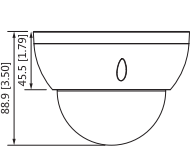

Application

Junction Box		Weather Shield	Wall Mount		Corner Mount
VSBKTA137	VSBKTA123	VSBKTA137 + VSBKTA200W	VSBKTB203W	VSBKTA106 + VSBKTB305W	VSBKTA106 + VSBKTB305W + VSBKTA151
Pole Mount			Ceiling Mount		
VSBKTA106 + VSBKTB305W + VSBKTA150	VSBKTA137 + VSBKTA152E	VSBKTB203W + VSBKTA152E	VSBKTA123 + VSBKTA152E	VSBKTB200C	VSBKTA106 + VSBKTB220C (+ VSBKTA117 optional extension)

Your local VIP Vision™ IP solutions professional: