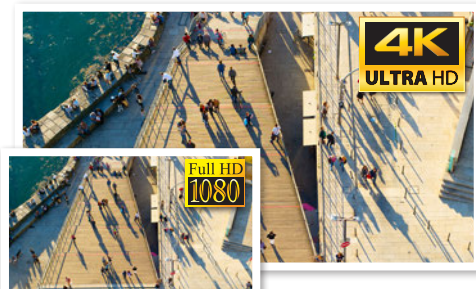

# Identify people & vehicles.

## Professional AI Series: Fixed AI vandal dome cameras in 4.0MP & 8.0MP

The Professional AI Series identifies people & vehicles using machine learning, to reduce false motion detection alerts and provide meaningful video event notifications in real-time. When used in conjunction with a VIP Vision NVR, person and vehicle events can be isolated in footage playback to improve surveillance efficiency.

- Stream up to 8.0MP (3840 x 2160) at 20fps
- H.265 encoding for efficient storage & streaming
- Up to 50m infrared range; true day/night (auto ICR)
- Back/highlight compensation & true WDR (120dB)
- MicroSD slot for recording at the edge up to 256GB
- Intelligent AI detection to identify people & vehicles
- Smart Motion Detection (SMD+) & Perimeter Protection to prevent false alarms, using VIP Vision NVRs
- 3D digital noise reduction & auto white balance
- IP67 weather rated & IK10 vandal rated housing