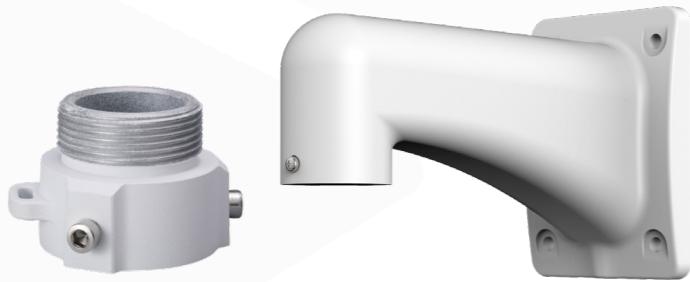

Ultimate Motorised Lens PTZ Dome

Included Brackets

VSBKTB303W (right angle bracket) + VSBKTA111(adapter)

Wall Mount	Pole Mount	Ceiling Mount
Junction Box - Right Angle Bracket	Pole Mount - Right Angle Bracket	Ceiling Extension
VSBKTA120 / VSBKTA140 (junction box) + VSBKTB303W (right angle bracket) + VSBKTA111(adapter)	VSBKTB303W (right angle bracket) + VSBKTA111 (adapter) + VSBKTA150 (3 clamp bracket)	VSBKTA111 (adapter) + VSBKTB300C (ceiling pole) (Extensible: VSBKTA112/113)
Corner Mount	Parapet Mount	
Corner Mount	Parapet Mount	
VSBKTA111(adapter) + VSBKTB305 (right angle bracket) + VSBKTA151 (corner mount)	VSBKTB303S (parapet mount) + VSBKTA111 (adapter)	