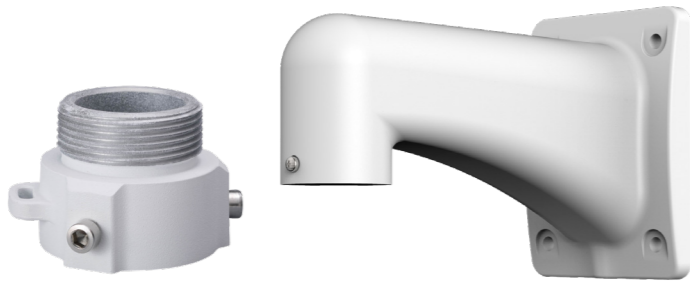

**Ultimate Motorised Lens PTZ Dome**

**Included Brackets**

VSBKTB303W (right angle bracket) + VSBKTA111(adapter)

Included Brackets	Wall Mount	Pole Mount	Ceiling Mount
Right Angle Bracket - Adapter	Junction Box - Right Angle Bracket	Pole Mount - Right Angle Bracket	Ceiling Extension
VSBKTB303W (right angle bracket) + VSBKTA111(adapter)	VSBKTA120 / VSBKTA140 (junction box) + VSBKTB303W (right angle bracket) + VSBKTA111(adapter)	VSBKTB303W (right angle bracket) + VSBKTA111 (adapter) + VSBKTA150 (3 clamp bracket)	VSBKTA114 (adapter) + VSBKTB300C (ceiling pole) (Extensible: VSBKTA112/113)
Corner Mount	Parapet Mount		
Corner Mount	Parapet Mount		
VSBKTA114(adapter) + VSBKTB303 (right angle bracket) + VSBKTA151 (corner mount)	VSBKTB303S (parapet mount) + VSBKTA114 (adapter)		