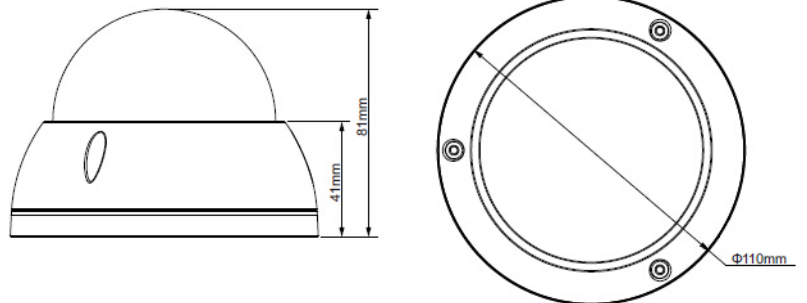

## Product Overview

The Securview Victory Series VSCVI1MPVDIR6 is a 1.4 megapixel, fixed lens, infrared dome camera and is capable of providing 720p High Definition footage over coaxial cable.

It uses the HDCVI video transmission standard which enables HD video transmission distance up to 800m (720p using 75-3 coax) with low latency and low interference.

Specifications		
General	Camera Style	Vandal Resistant Dome
	Image Sensor	1/3" 1.4 Megapixel CMOS
	Effective Pixels	1305 (H) x 1049 (V)
	Signal Noise Ratio	> 50dB
Camera	Lens	6mm Fixed Lens
	Angle of View	46°
	Electronic Shutter	1/3 ~ 1/100,000s
	Minimum Illumination	0.01 Lux at F1.2 (Colour) / 0 Lux IR Active
	Day/Night	Auto (ICR) / Colour / B&W
	White Balance	Auto
	Noise Reduction	2D / 3D
	Gain Control	Auto
	Backlight Compensation	BLC
	Audio Input	N/A
	Audio Compression	N/A
	Transmission Distance	Over 800m via 75-3 coaxial cable
	Synchronisation	Internal
	OSD Menu	Support
Alarm Interface	N/A	
Video	Video Compression	H.264 / MJPEG
	Resolution	720p (1280x720) / D1 (704x576)
	Frame Rate	720p (25fps)
	Video Output	BNC CVI HD output / CVBS SD output (switchable)
Environment	Ingress Protection	IP66
	Vandal Resistant	IK10
	Maximum Infrared Range	30m
	Power Input	DC12V±10%
	Power Consumption	<3.5W
	Dimensions	Ø109.9 x 81mm
	Weight	0.3kg
	Operating Environment	-30° to 60°C / RH95% (max)